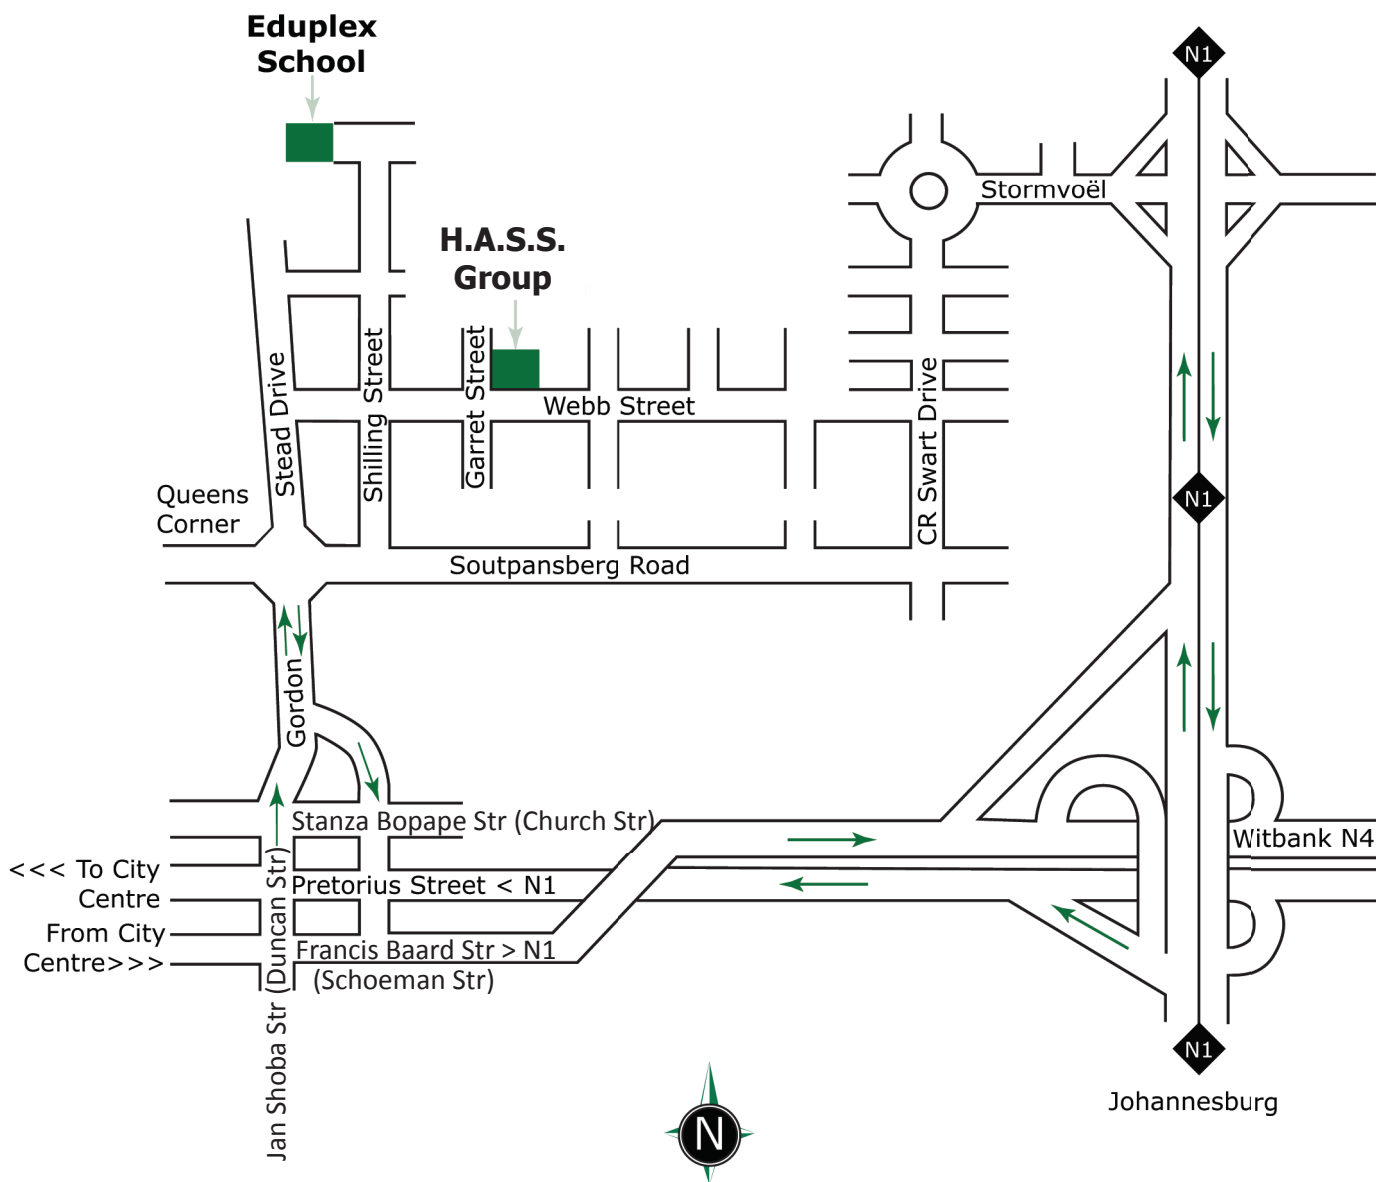

Directions to

HASS GROUP

1240 Webb Street (corner Garret)
 Queenswood, Pretoria, 0186
 Tel: (012) 333-3131